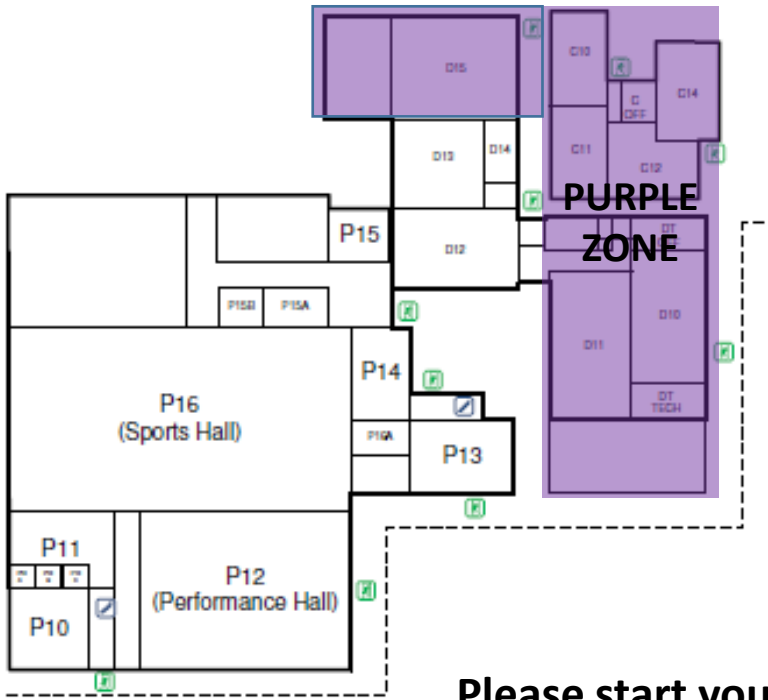

# Welcome to our school

Please start your evening by signing in where you will be given your information pack.

**Holcombe Grammar School**

Principal's Speech

Entrance & Registration here

|                    |  |
|--------------------|--|
| <b>Yellow Zone</b> | Upstairs - English Lang' Lit' / English Lit' / MFL<br>Downstairs – Philosophy, Ethics & Theology (RS) / Music & Music Tech' / Student Services & SEND / APD  |
| <b>Red Zone</b>    | Upstairs - Applied Science / Biology / Chemistry / Physics<br>Downstairs – Media Studies / Library   |
| <b>Green Zone</b>  | Upstairs – History / Politics / The Victory Academy Courses<br>Downstairs – Computer Science / Business / Geography  |
| <b>Silver Zone</b> | Upstairs – Law / Economics & Finance / PE<br>Downstairs – Psychology / Sociology / Criminology / Maths & Further Maths / Holcombe Association & refreshments |
| <b>Purple Zone</b> | Fine Art, Photography and Design Technology  |
| <b>Blue Zone</b>   | Our newest Sixth Form Study Area   |